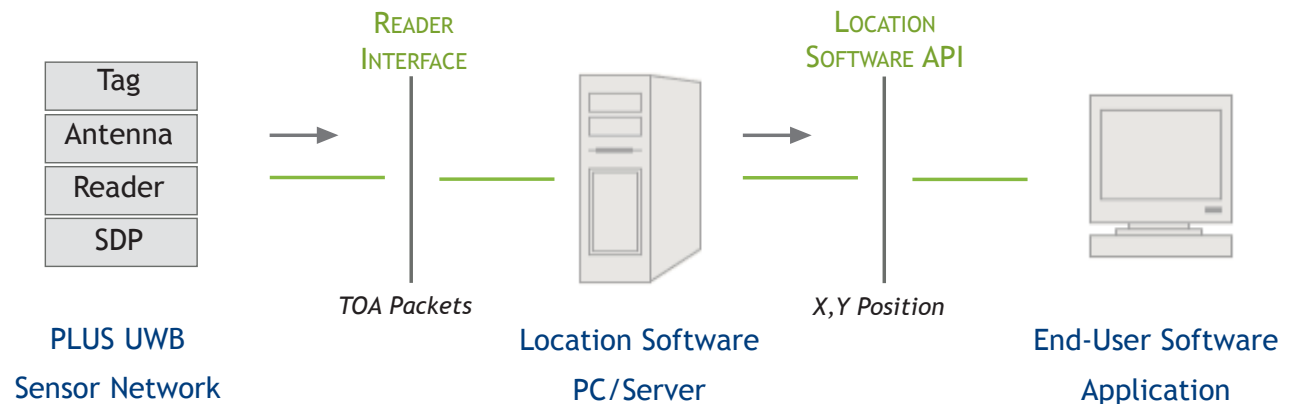

## Location Software

The Time Domain Location Software is the software component of a PLUS Real-Time Location System (RTLS) and delivers highly accurate and reliable position information on PLUS tags using a Time Difference of Arrival (TDOA) technique. The Location Software processes tag information in the form of TOA packets from the PLUS UWB sensor network and computes precision X and Y locations to pass through its API for higher layer application software.

The Location Software also includes the Visualizer installation/maintenance software tool, which is used in the initial setup, configuration, and calibration of the PLUS reader network. The Visualizer provides graphical tools to display reader layout and tag positions in real-time, as well as other tools and statistics to verify overall PLUS system performance.

- Provides precision 2D location (X,Y) and signal strength (RSSI) for end user software applications
- Imports floor plans for 2D map display
- Includes intuitive API for managing location data
- Provides diagnostics to evaluate tag throughput, RSSI, TDOA statistics, and location statistics